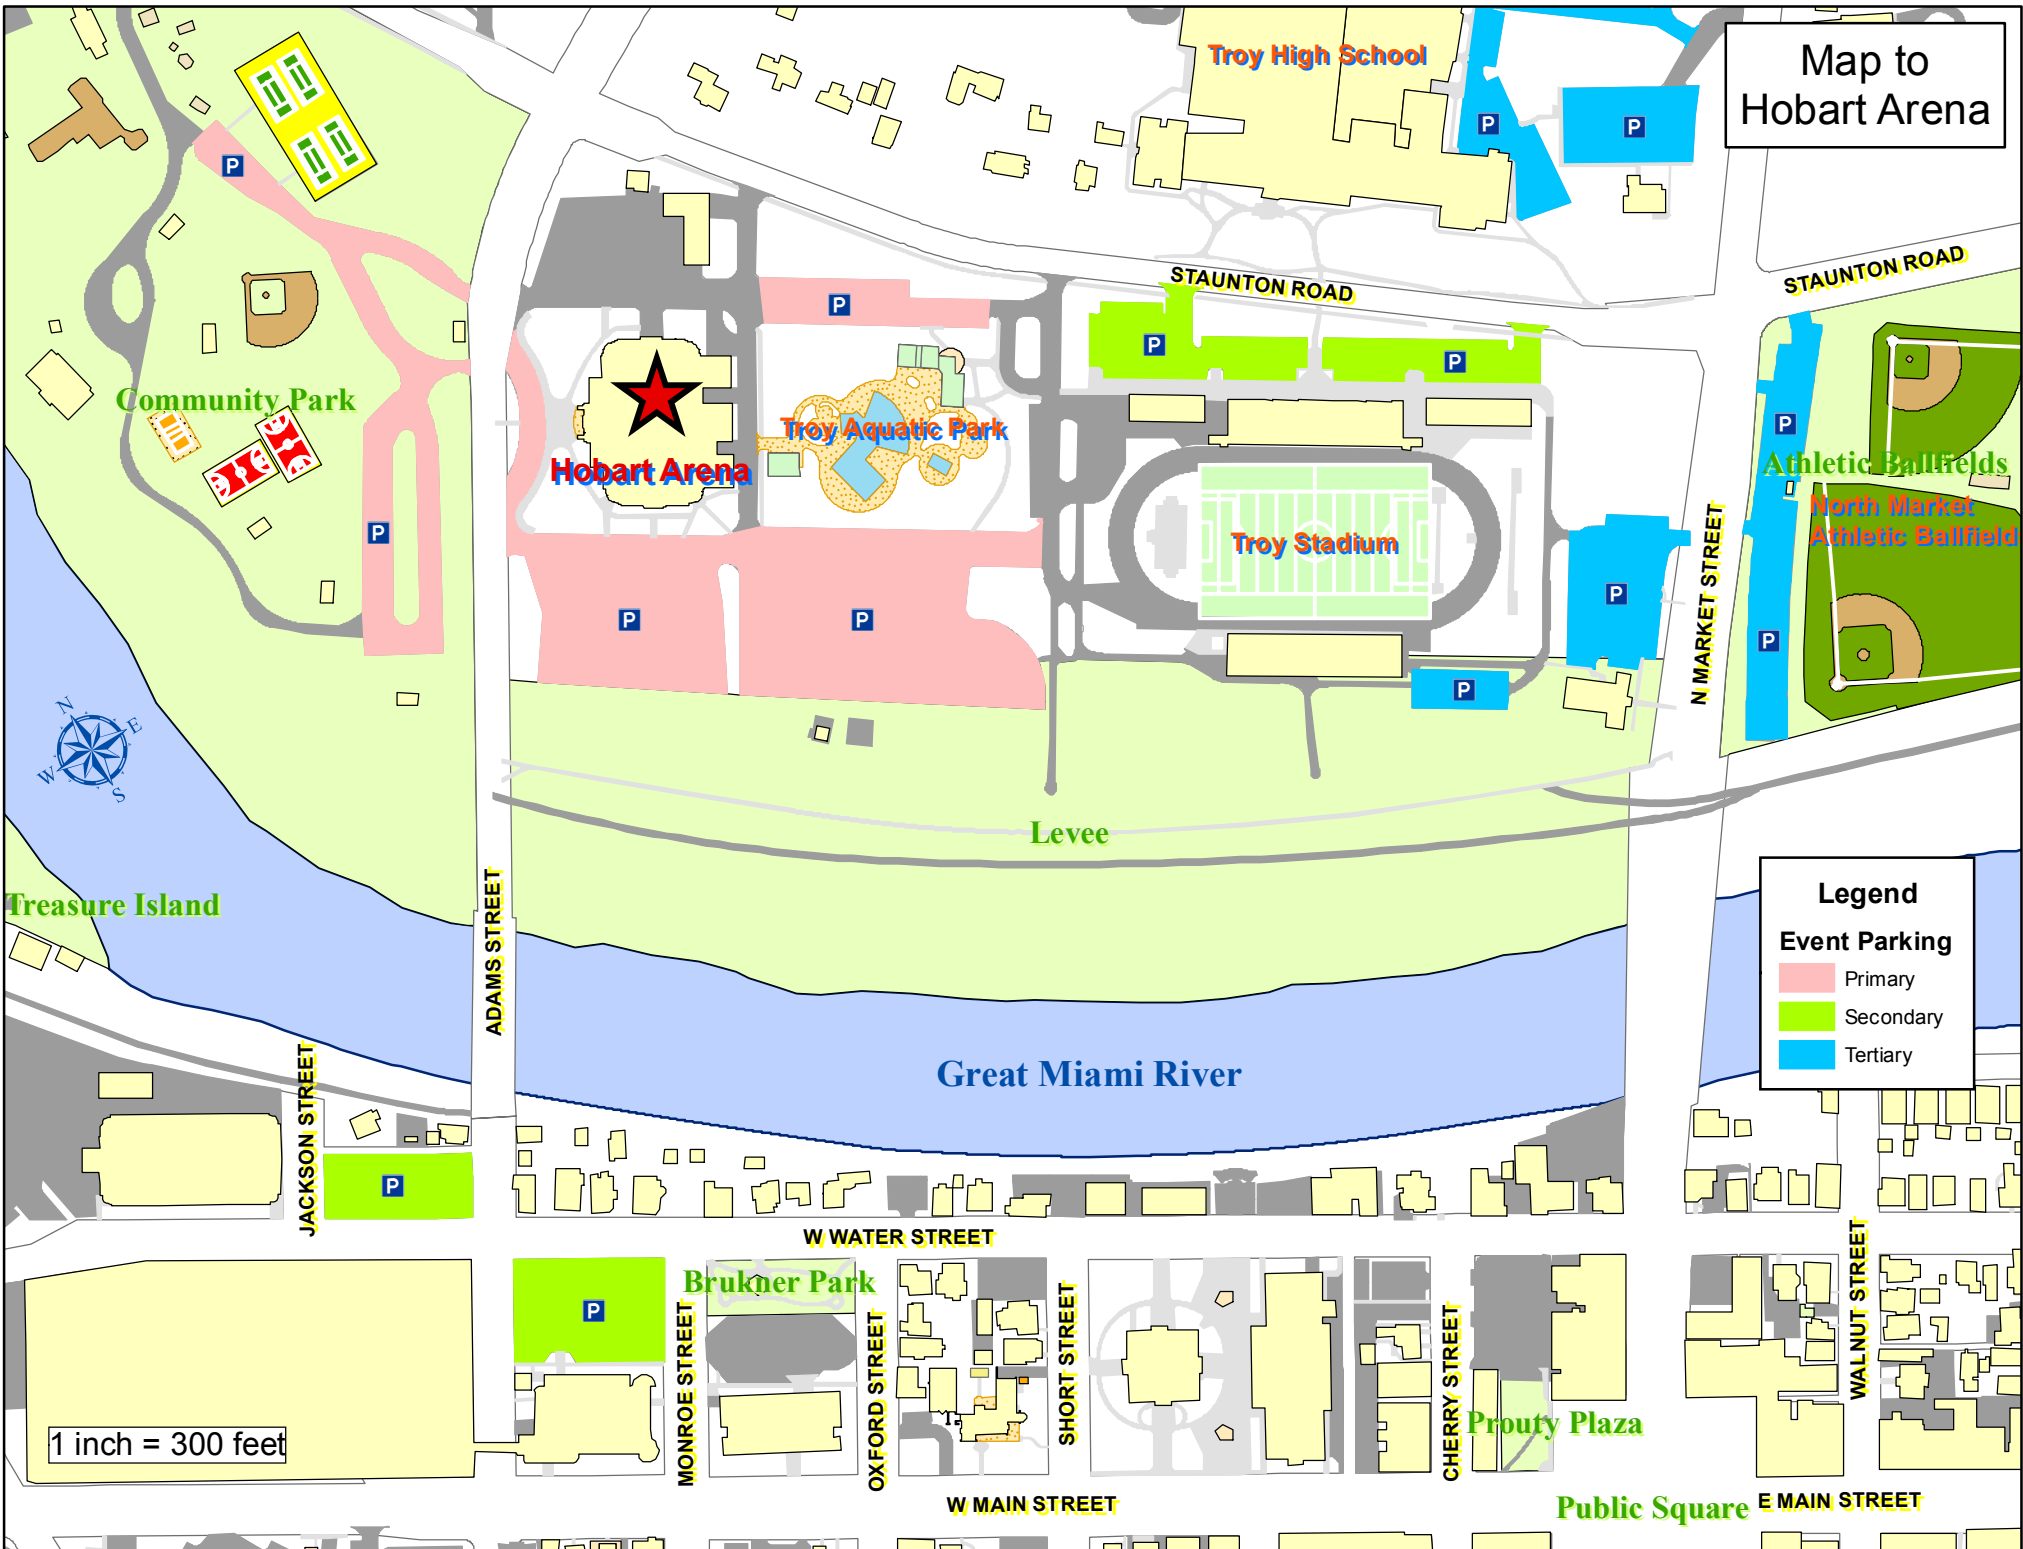

Map to Hobart Arena

Hobart Arena

Troy Aquatic Park

Troy Stadium

Athletic Ballfields

North Market Athletic Ballfield

Great Miami River

Levee

ADAMS STREET

STAUNTON ROAD

STAUNTON ROAD

N MARKET STREET

JACKSON STREET

W WATER STREET

Brokner Park

MONROE STREET

OXFORD STREET

SHORT STREET

CHERRY STREET

Prouty Plaza

WALNUT STREET

W MAIN STREET

Public Square

E MAIN STREET

1 inch = 300 feet

Legend

Event Parking

- Primary
- Secondary
- Tertiary